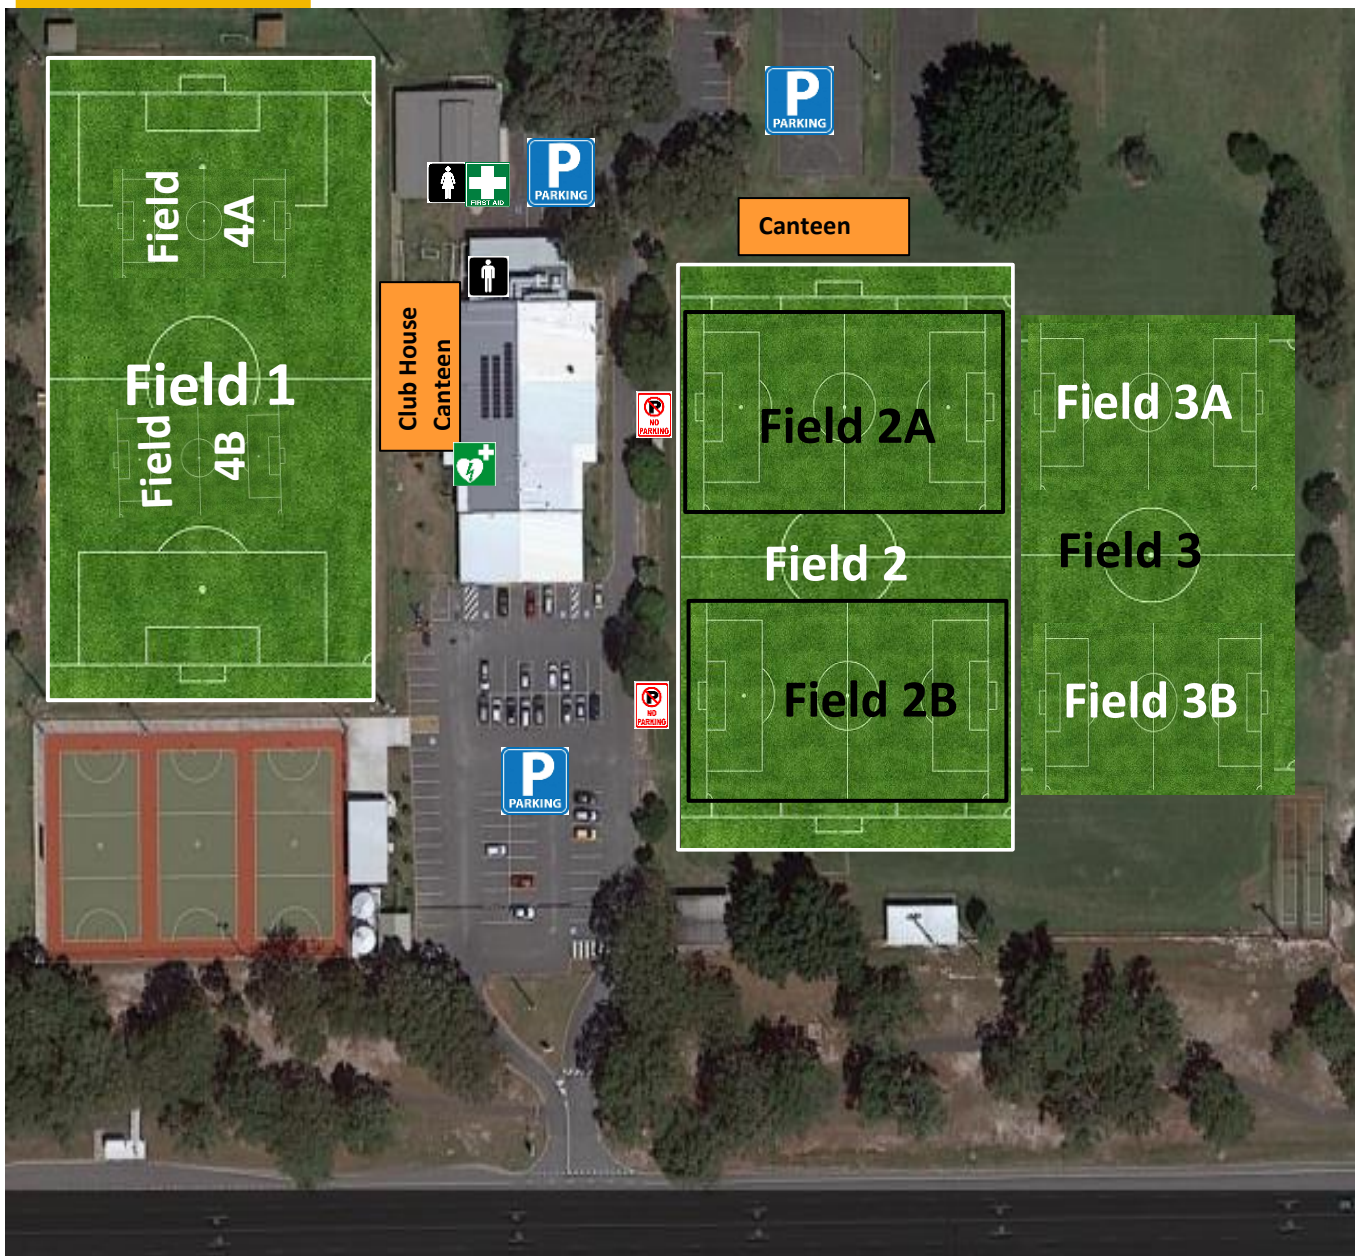

## Field Map 2024

FIELD NUMBER	DIMENSIONS (M: Metres)	AGE GROUP
FIELD 1	TBC	SENIOR FOOTBALL & JUNIORS U14>
FIELD 2	92M X 60M	SENIOR FOOTBALL & JUNIORS U14>
FIELD 3	75M X 55M	U13's
FIELD 2A	60M X 40M	MINIROOS U10, U11, U12
FIELD 2B	60M X 40M	MINIROOS U10, U11, U12
FIELD 3A	45M X 30M	MINIROOS U8 & U9's
FIELD 3B	45M X 30M	MINIROOS U8 & U9's
FIELD 4A	30M X 20M	MINIROOS U6 & U7's
FIELD 4B	30M X 20M	MINIROOS U6 & U7's